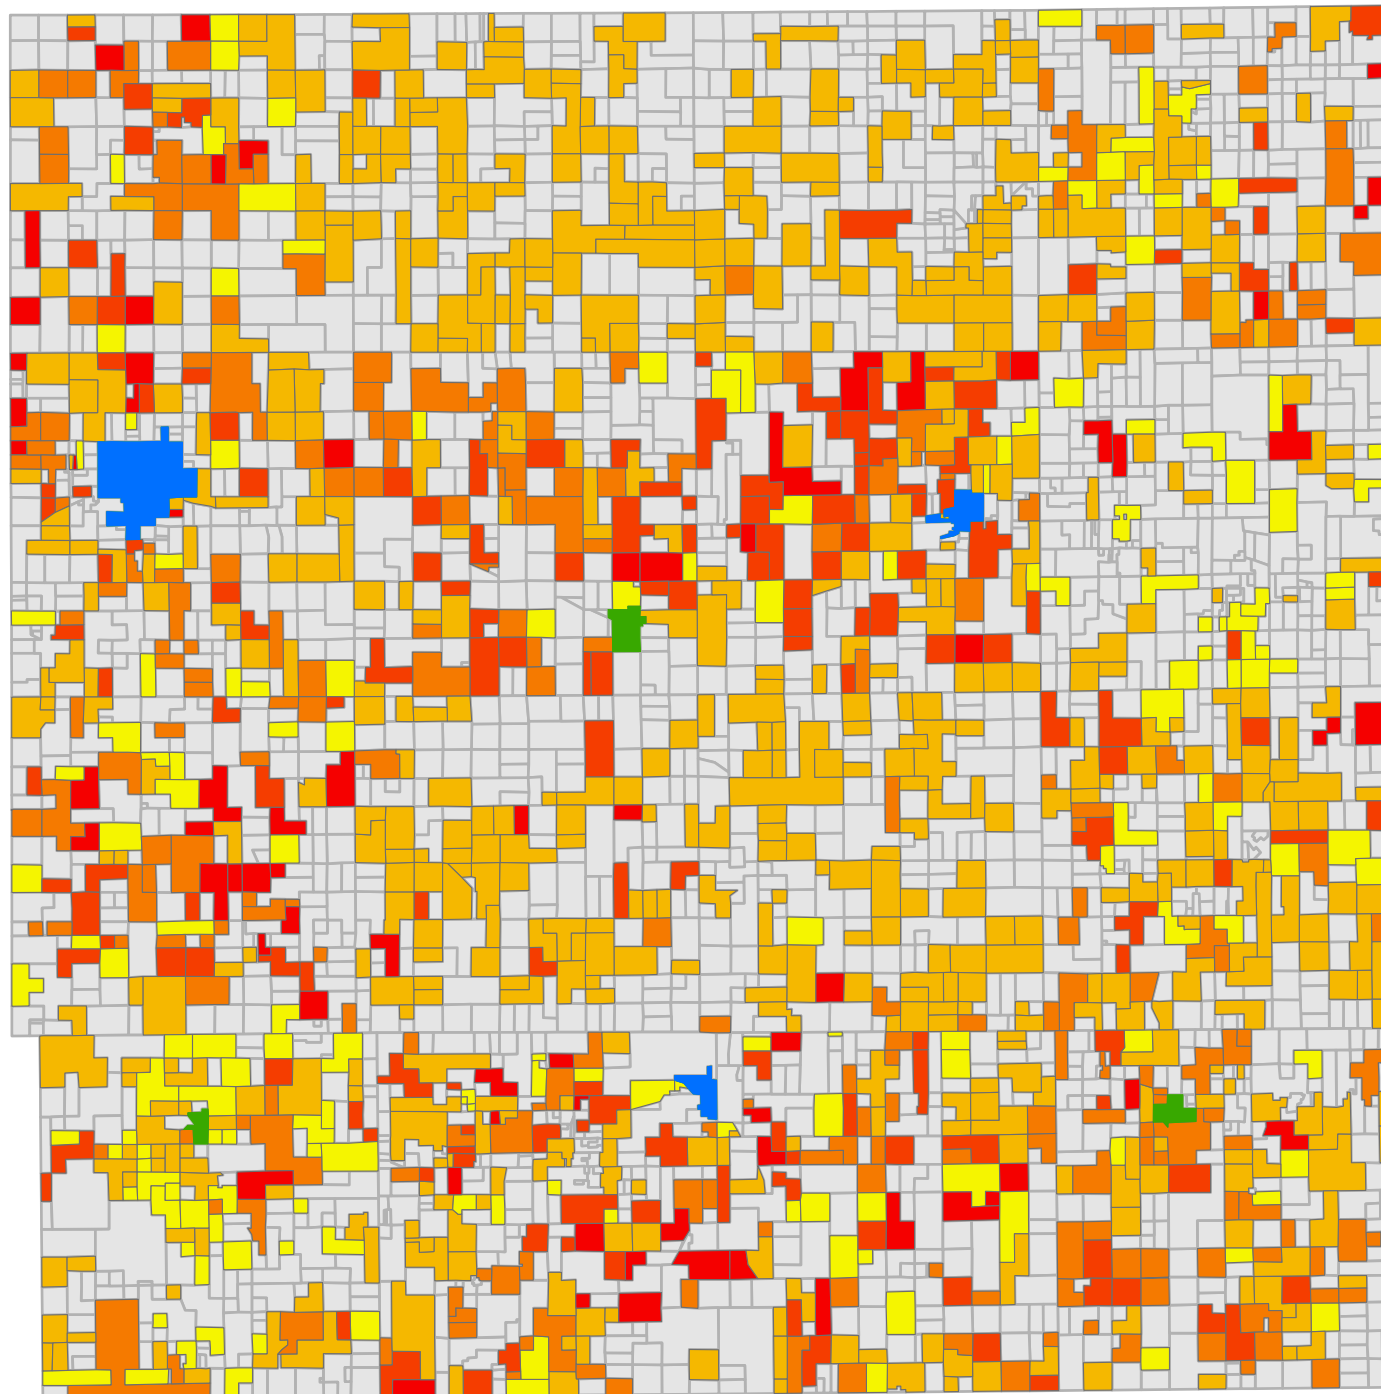

Distribution of total schooling for Poweshiek county, 1915

School Locations

- Towns with high schools
- Towns with graded schools

Farmer's Years of Total Schooling

- 0-5
- 5-8
- 8-10
- 10-13
- 13+