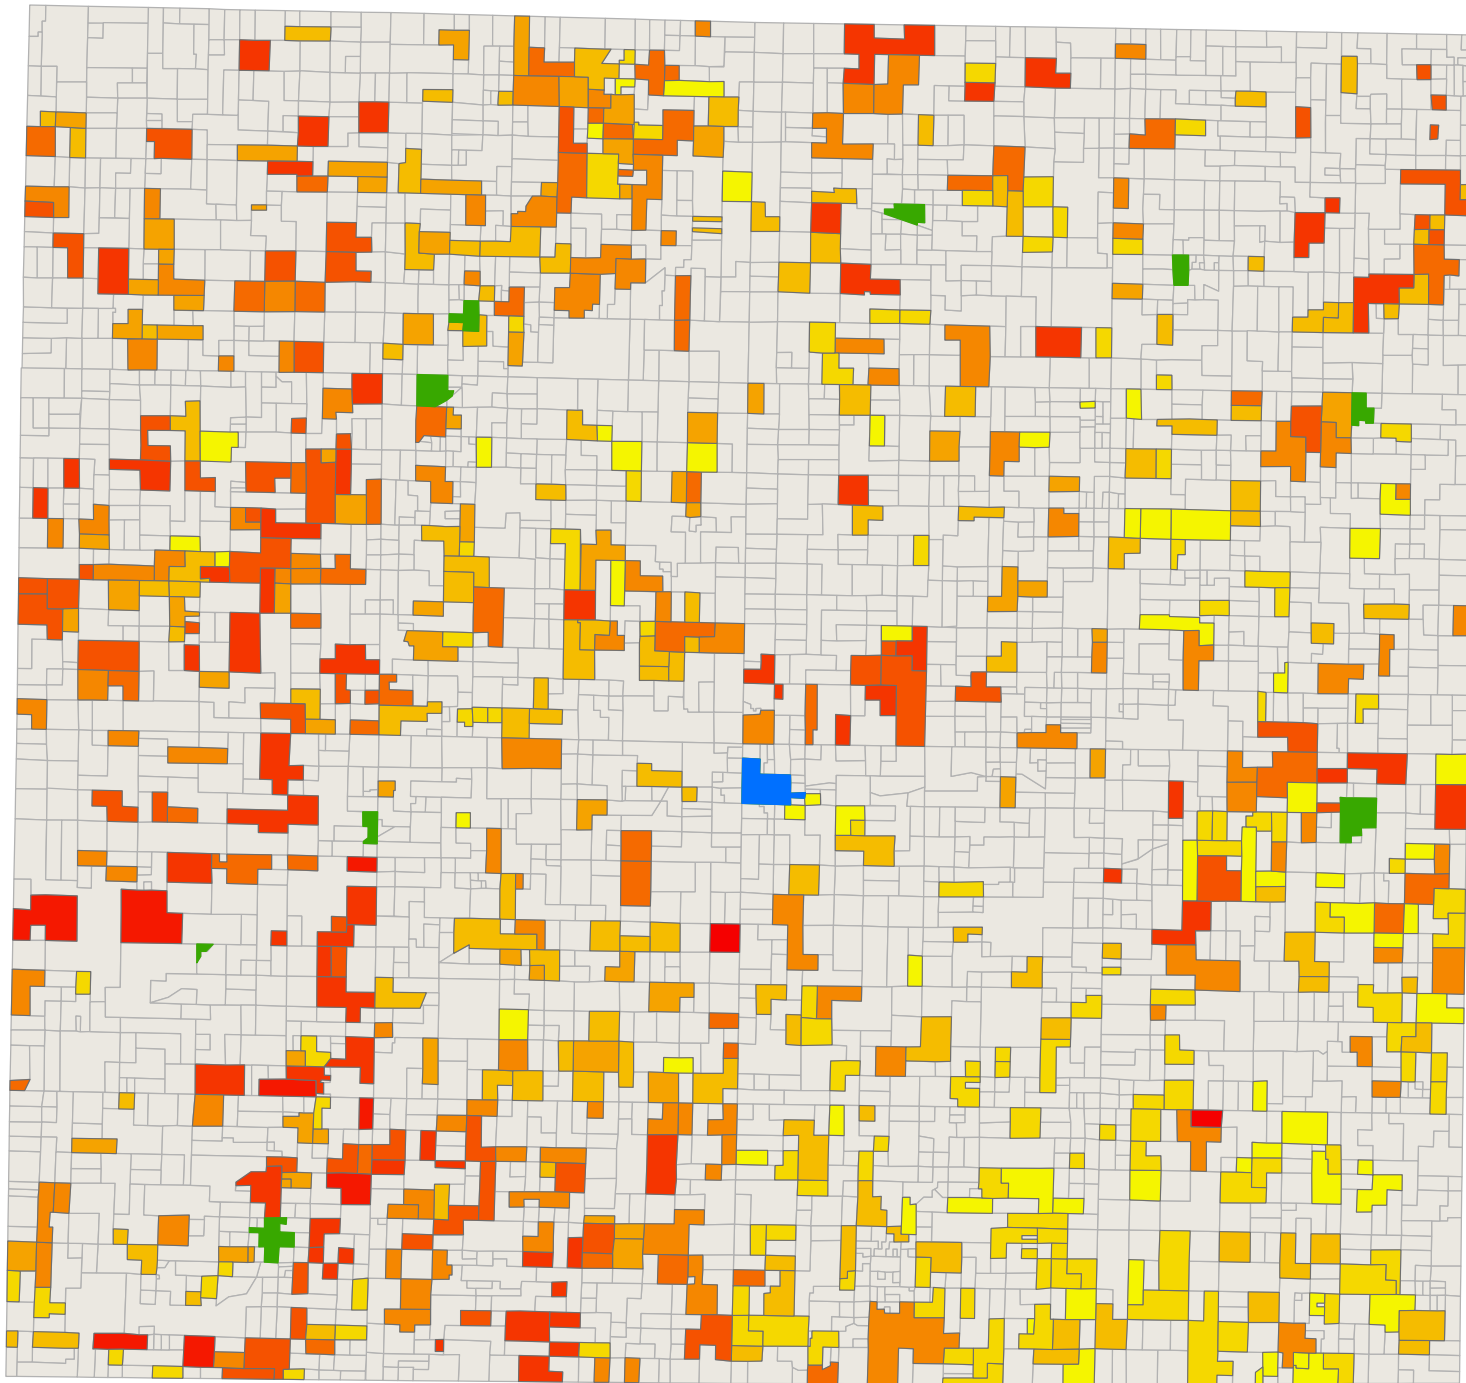

Distribution of annual earnings for Ringgold county, 1915

School Locations

- Towns with high schools
- Towns with graded schools

Farmer's Annual Earnings (1915 \$)

- 0 - 155
- 156 - 400
- 401 - 650
- 651 - 850
- 851 - 1088
- 1089 - 1330
- 1331 - 1900
- 1901 - 3000
- 3001 - 5880
- 5881 - 10000