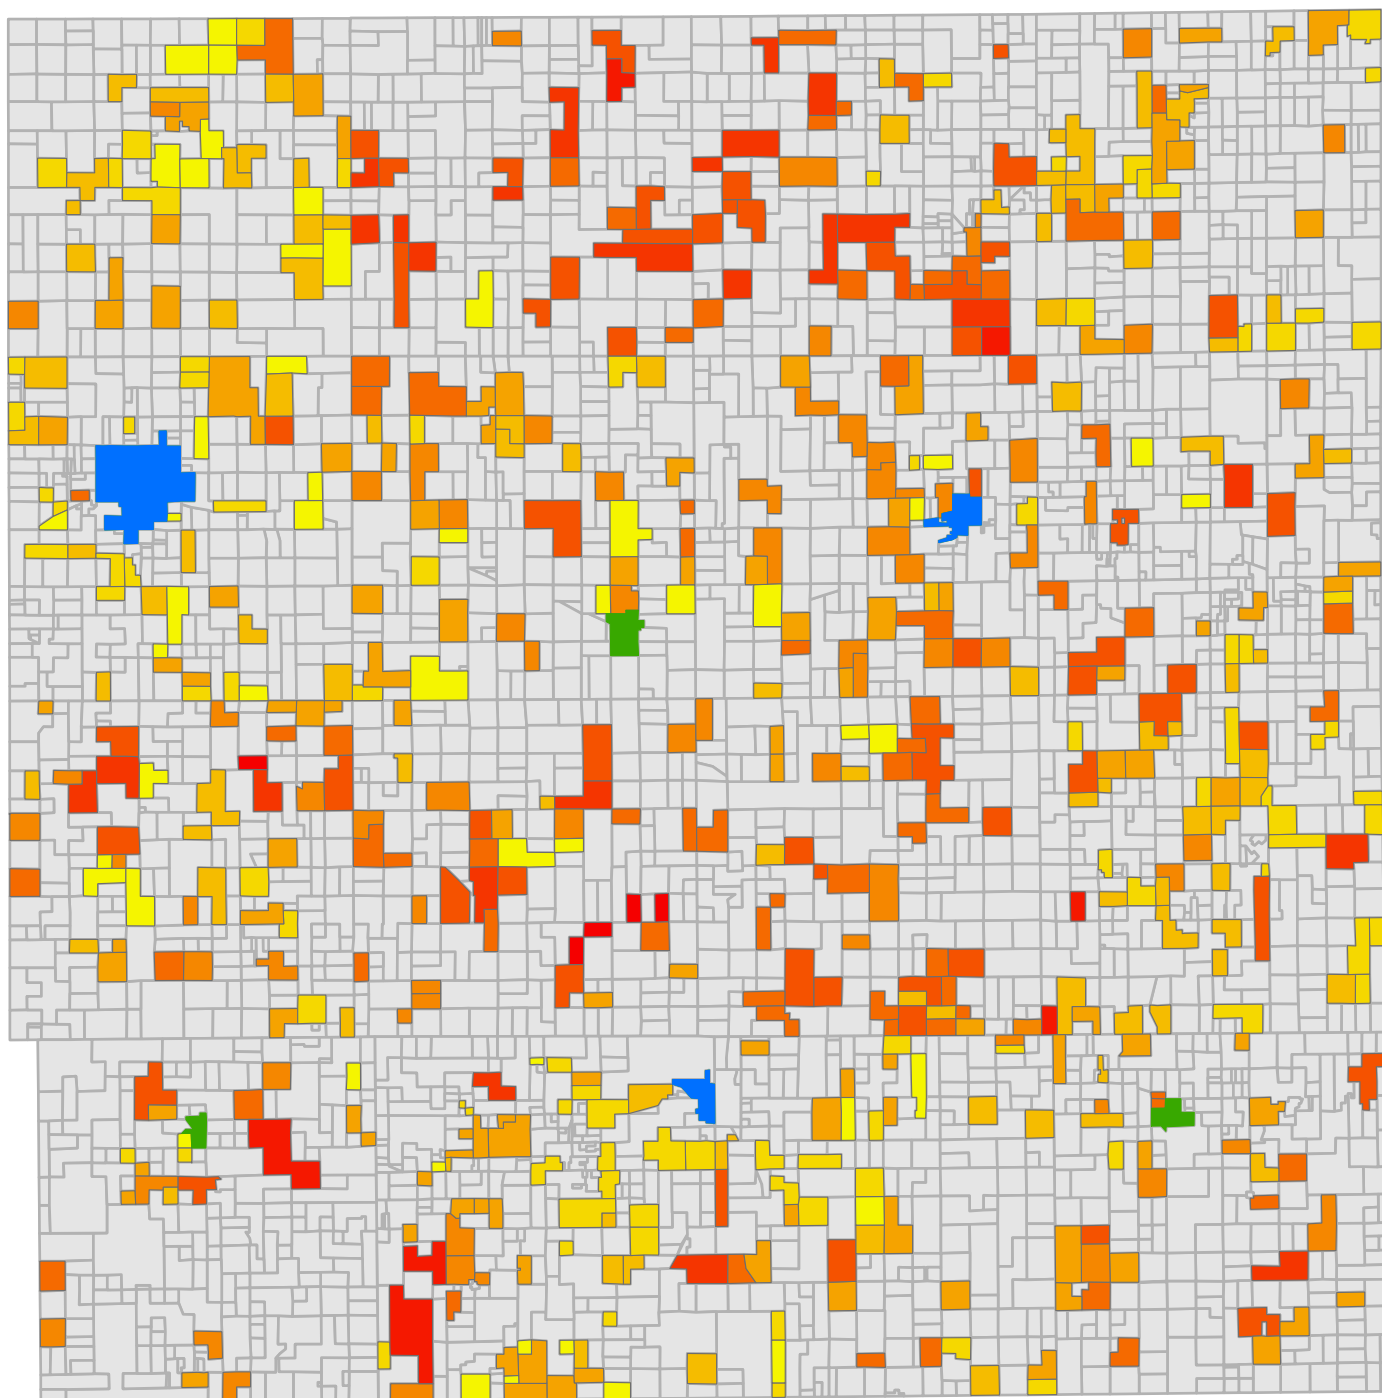

Distribution of annual earnings for Poweshiek county, 1915

School Locations

- Towns with high schools
- Towns with graded schools

Farmer's Annual Earnings (1915 \$)

- 0 - 200
- 201 - 578
- 579 - 852
- 853 - 1260
- 1261 - 1750
- 1751 - 2340
- 2341 - 3500
- 3501 - 5500
- 5501 - 9000
- 9001 - 21000